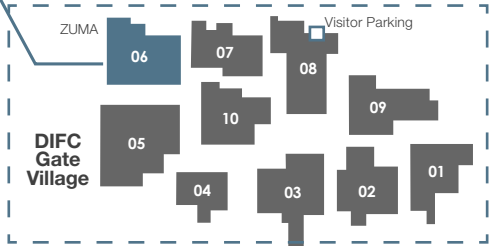

**GATEWAY**  
INVESTMENT MANAGEMENT SERVICES  
Gate Village Building 6  
Level 5, DIFC.  
Tel.: +971 (4) 323 1234

Zabeel Road

Murooj Rotana

Burj Khalifa

Dubai International Convention & Exhibition Center

Emirates Towers

DIFC Gate Building

Ritz Carlton

Dusit Dubai

Dubai World Trade Center

Emirates Towers Metro Station

DIFC Metro Station

Trade Center Roundabout

◀ To Dubai

Sheikh Zayed Road

First Interchange Sh. Zayed Road

To Abu Dhabi ▶